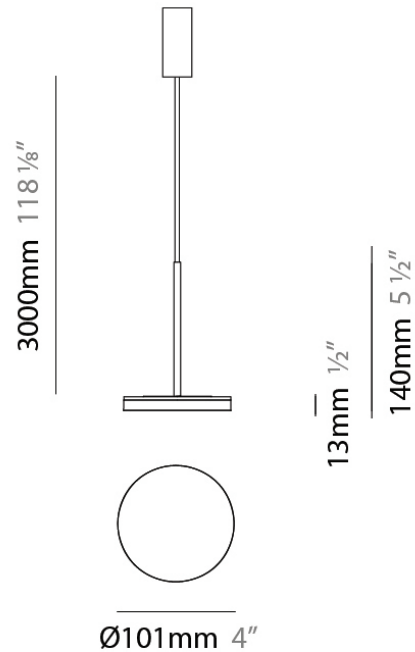

BELLA SUSPENSION

D81668-WHI

PROJECT

TYPE

NOTES

QUANTITY

DATE

GENERAL

Series: Bella
Brand: Panzeri
Division: Design
Mounting Type: Suspension
Mounting Location: Ceiling
Subcategory: Pendant

PHYSICAL

Diameter (mm): 101
Diameter (in): 4
Height (mm): 13
Height (in): 1/2
Max. Overall Height (mm): 3013
Max. Overall Height (in): 118 7/8
Light Distribution: Indirect
Weight (kg): 0.54501
Weight (lbs): 1.2
Diffuser: Opal - Acrylic
Fixture Material: Aluminum Die Cast

ELECTRICAL

Lamp Type: LED
Input Wattage (W): 6.5
Dimming: Non-Dimmable
Driver Included: Yes
Driver Location: Integrated
Driver Type: Constant Voltage - Universal
Driver Class: Class 2
Input Voltage (V): 120

LED

Color Temperature (°K): 2700
Max. Delivered Lumen (lm): 467
CRI: >80 CRI

OPTICAL

RATINGS AND CERTIFICATIONS

Certified By: CSA Certified to UL and CSA Standards
IP rating: IP40