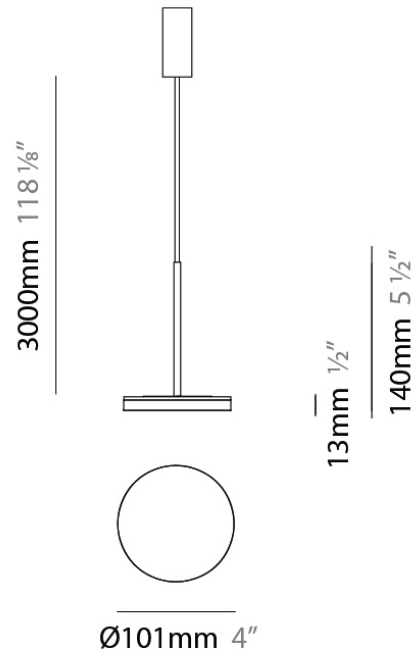

BELLA SUSPENSION

D81668-BRZ

PROJECT

TYPE

NOTES

QUANTITY

DATE

GENERAL

Series: Bella
Brand: Panzeri
Division: Design
Mounting Type: Suspension
Mounting Location: Ceiling
Subcategory: Pendant

PHYSICAL

Diameter (mm): 101
Diameter (in): 4
Height (mm): 13
Height (in): 1/2
Max. Overall Height (mm): 3013
Max. Overall Height (in): 118 7/8
Light Distribution: Indirect
Weight (kg): 0.54501
Weight (lbs): 1.2
Diffuser: Opal - Acrylic
Fixture Material: Aluminum Die Cast

ELECTRICAL

Lamp Type: LED
Input Wattage (W): 6.5
Dimming: Non-Dimmable
Driver Included: Yes
Driver Location: Integrated
Driver Type: Constant Voltage - Universal
Driver Class: Class 2
Input Voltage (V): 120

LED

Color Temperature (°K): 2700
Max. Delivered Lumen (lm): 467
CRI: >80 CRI

OPTICAL

RATINGS AND CERTIFICATIONS

Certified By: CSA Certified to UL and CSA Standards
IP rating: IP40