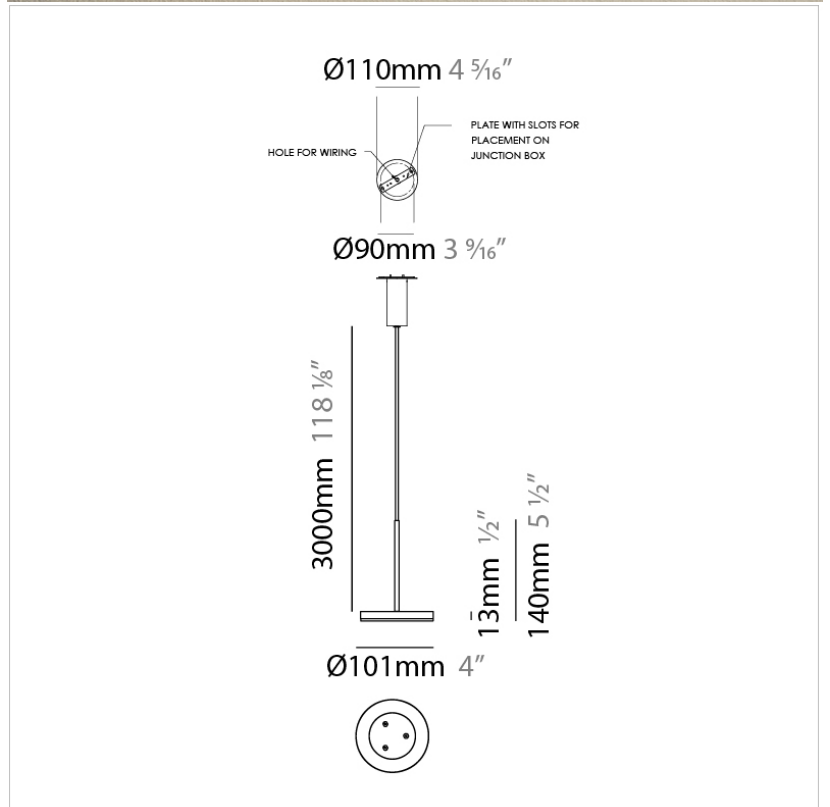

BELLA SUSPENSION

D81667-MBR

PROJECT _____

TYPE _____

NOTES _____

QUANTITY _____

DATE _____

GENERAL

Series: Bella
Brand: Panzeri
Division: Design
Mounting Type: Suspension
Mounting Location: Ceiling
Subcategory: Pendant

PHYSICAL

Shape: Disc
Diameter (mm): 101
Diameter (in): 4
Height (mm): 13
Height (in): 1/2
Max. Overall Height (mm): 3013
Max. Overall Height (in): 118 5/8
Light Distribution: Direct
Weight (kg): 0.54501
Weight (lbs): 1.2
Diffuser: Opal - Acrylic
Fixture Material: Metal

ELECTRICAL

Lamp Type: LED
Input Wattage (W): 6.5
Total Output Wattage (W): 6.5
Dimming: Non-Dimmable
Driver Location: Integrated
Input Voltage (V): 120

LED

Delivered Lumen Range: 100 - 499 lm
Number of LEDs: 1
Color Temperature (°K): 2700
Max. Delivered Lumen (lm): 388
Nominal Lumen (lm): 460
CRI: >80 CRI

OPTICAL

RATINGS AND CERTIFICATIONS

Certified By: CSA Certified to UL and CSA Standards
IP rating: IP40

D