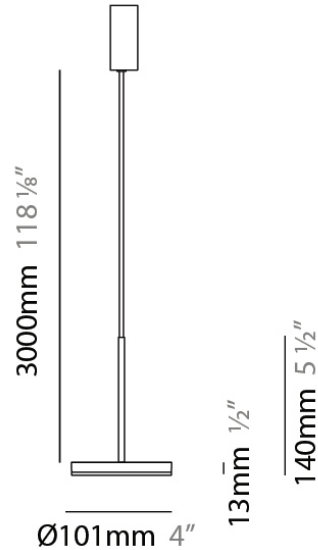

BELLA SUSPENSION

D81667-TIM

PROJECT

TYPE

NOTES

QUANTITY

DATE

GENERAL

Series: Bella
Brand: Panzeri
Division: Design
Mounting Type: Suspension
Mounting Location: Ceiling
Subcategory: Pendant

PHYSICAL

Shape: Disc
Diameter (mm): 101
Diameter (in): 4
Height (mm): 13
Height (in): 1/2
Max. Overall Height (mm): 3013
Max. Overall Height (in): 118 5/8
Light Distribution: Direct
Weight (kg): 0.54501
Weight (lbs): 1.2
Diffuser: Opal - Acrylic
Fixture Material: Metal

ELECTRICAL

Lamp Type: LED
Input Wattage (W): 6.5
Dimming: Non-Dimmable
Driver Location: Integrated
Input Voltage (V): 120

LED

Number of LEDs: 1
Color Temperature (°K): 2700
Max. Delivered Lumen (lm): 388
Nominal Lumen (lm): 460
CRI: >80 CRI

OPTICAL

RATINGS AND CERTIFICATIONS

Certified By: CSA Certified to UL and CSA Standards
IP rating: IP40