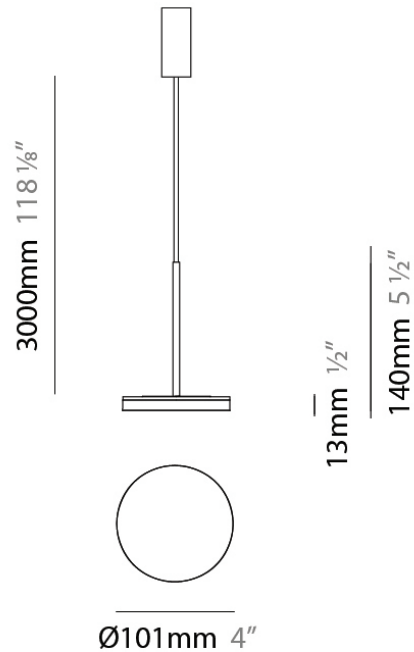

BELLA SUSPENSION

D81668R9-BLK

PROJECT	
TYPE	
NOTES	
QUANTITY	
DATE	

GENERAL

Series: Bella
Brand: Panzeri
Division: Design
Mounting Type: Suspension
Mounting Location: Ceiling
Subcategory: Pendant

PHYSICAL

Diameter (mm): 101
Diameter (in): 4
Height (mm): 13
Height (in): 1/2
Max. Overall Height (mm): 3013
Max. Overall Height (in): 118 7/8
Light Distribution: Indirect
Weight (kg): 0.54501
Weight (lbs): 1.2
Diffuser: Opal - Acrylic
Fixture Material: Aluminum Die Cast

ELECTRICAL

Lamp Type: LED
Input Wattage (W): 6.5
Dimming: Non-Dimmable
Driver Included: Yes
Driver Location: Integrated
Driver Type: Constant Voltage - Universal
Driver Class: Class 2
Input Voltage (V): 120

LED

Color Temperature (°K): 2700
Max. Delivered Lumen (lm): 388
CRI: >90 CRI

OPTICAL

RATINGS AND CERTIFICATIONS

Certified By: CSA Certified to UL and CSA Standards
IP rating: IP40