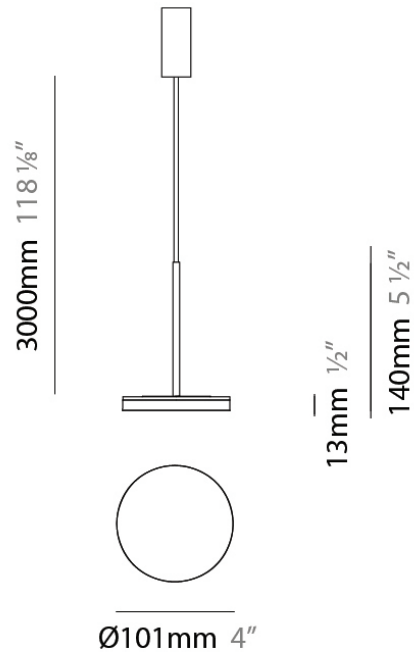

BELLA SUSPENSION

D81668-TIM

PROJECT

TYPE

NOTES

QUANTITY

DATE

GENERAL

Series: Bella
Brand: Panzeri
Division: Design
Mounting Type: Suspension
Mounting Location: Ceiling
Subcategory: Pendant

PHYSICAL

Diameter (mm): 101
Diameter (in): 4
Height (mm): 13
Height (in): 1/2
Max. Overall Height (mm): 3013
Max. Overall Height (in): 118 7/8
Light Distribution: Indirect
Weight (kg): 0.54501
Weight (lbs): 1.2
Diffuser: Opal - Acrylic
Fixture Material: Aluminum Die Cast
Cable Details: 3000mm / 118 1/8" Cable

ELECTRICAL

Lamp Type: LED
Input Wattage (W): 6.5
Driver Location: Integrated
Input Voltage (V): 120

LED

Number of LEDs: 1
Color Temperature (°K): 2700
Max. Delivered Lumen (lm): 388
Nominal Lumen (lm): 460
CRI: >80 CRI

OPTICAL

RATINGS AND CERTIFICATIONS

Certified By: CSA Certified to UL and CSA Standards
IP rating: IP40