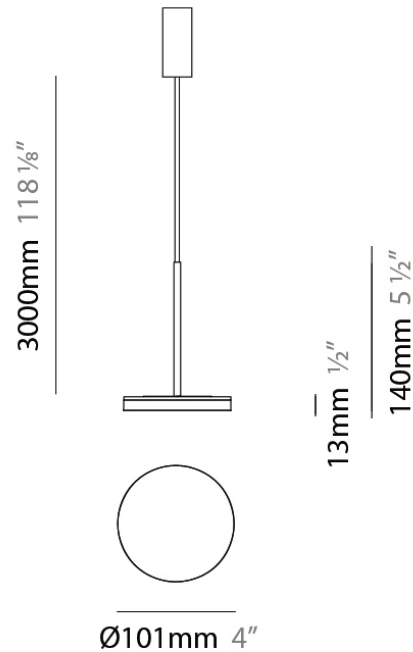

BELLA SUSPENSION

D81668R9-WHI

PROJECT _____

TYPE _____

NOTES _____

QUANTITY _____

DATE _____

GENERAL

Series: Bella

Brand: Panzeri

Division: Design

Mounting Type: Suspension

Mounting Location: Ceiling

Subcategory: Pendant

PHYSICAL

Diameter (mm): 101

Diameter (in): 4

Height (mm): 13

Height (in): 1/2

Max. Overall Height (mm): 3013

Max. Overall Height (in): 118 7/8

Light Distribution: Indirect

Weight (kg): 0.54501

Weight (lbs): 1.2

Diffuser: Opal - Acrylic

Fixture Material: Aluminum Die Cast

ELECTRICAL

Lamp Type: LED

Input Wattage (W): 6.5

Dimming: Non-Dimmable

Driver Included: Yes

Driver Location: Integrated

Driver Type: Constant Voltage - Universal

Driver Class: Class 2

Input Voltage (V): 120

LED

Color Temperature (°K): 2700

Max. Delivered Lumen (lm): 388

CRI: >90 CRI

OPTICAL

RATINGS AND CERTIFICATIONS

Certified By: CSA Certified to UL and CSA Standards

IP rating: IP40