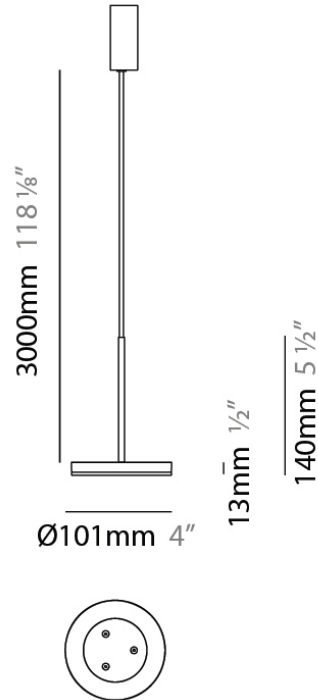

BELLA SUSPENSION

D81667R9-TIM

PROJECT _____

TYPE _____

NOTES _____

QUANTITY _____

DATE _____

GENERAL

Series: Bella

Brand: Panzeri

Division: Design

Mounting Type: Suspension

Mounting Location: Ceiling

Subcategory: Pendant

PHYSICAL

Shape: Round

Diameter (mm): 101

Diameter (in): 4

Height (mm): 13

Height (in): 1/2

Max. Overall Height (mm): 3013

Max. Overall Height (in): 118 5/8

Light Distribution: Direct

Weight (kg): 0.54501

Weight (lbs): 1.2

Diffuser: Acrylic Diffuser With Matt Finish

Fixture Material: Aluminum Die Cast

Cable Details: 3000mm / 118 1/8" Cable

ELECTRICAL

Lamp Type: LED

Input Wattage (W): 6.5

Total Output Wattage (W): 4.5

Dimming: Non-Dimmable

Driver Included: Yes

Driver Location: Integrated

Driver Type: Constant Voltage - Universal

Driver Class: Class 2

Input Voltage (V): 120 - 277

LED

Color Temperature (°K): 2700

Max. Delivered Lumen (lm): 388

CRI: >90 CRI

Lamp Life (hrs): 50000

OPTICAL

RATINGS AND CERTIFICATIONS

Certified By: CSA Certified to UL and CSA Standards

IP rating: IP40