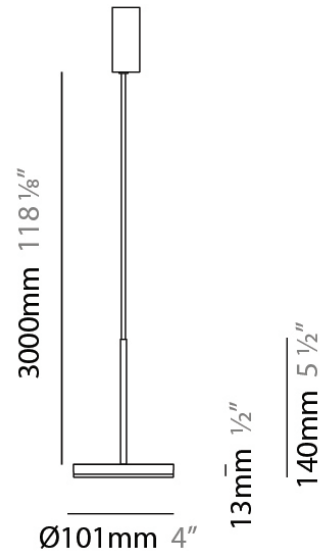

BELLA SUSPENSION

D81667R9-BRZ

PROJECT

TYPE

NOTES

QUANTITY

DATE

GENERAL

Series: Bella

Brand: Panzeri

Division: Design

Mounting Type: Suspension

Mounting Location: Ceiling

Subcategory: Pendant

PHYSICAL

Shape: Round

Diameter (mm): 101

Diameter (in): 4

Height (mm): 13

Height (in): 1/2

Max. Overall Height (mm): 3013

Max. Overall Height (in): 118 ⁵/₈

Light Distribution: Direct

Weight (kg): 0.54501

Weight (lbs): 1.2

Diffuser: Opal - Acrylic

Fixture Material: Aluminum Die Cast

Cable Details: 3000mm / 118 1/8" Cable

ELECTRICAL

Lamp Type: LED

Input Wattage (W): 6.5

Total Output Wattage (W): 4.5

Dimming: Non-Dimmable

Driver Included: Yes

Driver Location: Integrated

Driver Type: Constant Voltage - Universal

Driver Class: Class 2

Input Voltage (V): 120 - 277

LED

Color Temperature (°K): 2700

Max. Delivered Lumen (lm): 388

Nominal Lumen (lm): 460

CRI: >90 CRI

Lamp Life (hrs): 50000

OPTICAL

RATINGS AND CERTIFICATIONS

Certified By: CSA Certified to UL and CSA Standards

IP rating: IP40