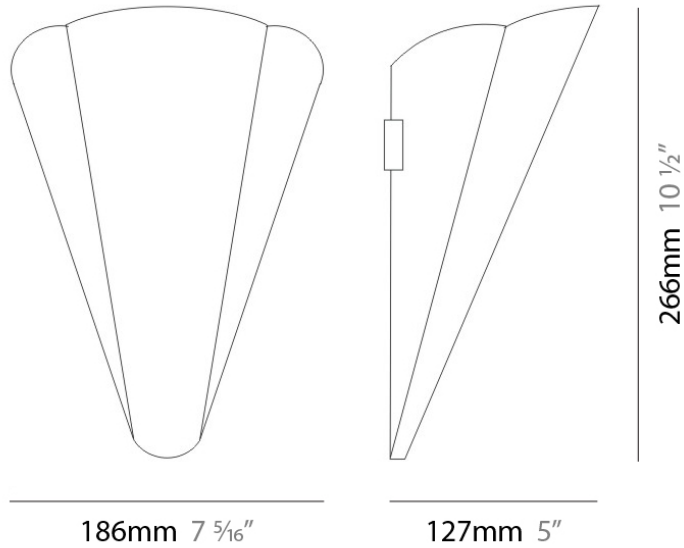

D23012

PROJECT	
TYPE	
NOTES	
QUANTITY	
DATE	

GENERAL

Series: Bella
Division: Design
Mounting Type: Surface
Mounting Location: Wall
Subcategory: Ambient

PHYSICAL

Shape: Cone
Length (mm): 186
Length (in): 7 ⁵/₁₆
Height (mm): 266
Height (in): 10 ¹/₂
Extension (mm): 127
Extension (in): 5
Light Distribution: Omnidirectional
Weight (kg): 1.63
Weight (lbs): 3.6
Diffuser: Amber Glass
Fixture Finish: ALU
Fixture Material: Metal

ELECTRICAL

Number of Lamps: 1
Lamp Type: LED Retrofit
Lamp Shape: A19
Bulb Included: Bulb Not Included
Total Output Wattage (W): 18
Max. Wattage Per Lamp (W): 18
Lamp Base: E26
Input Voltage (V): 120

LED

OPTICAL

RATINGS AND CERTIFICATIONS

Certified By: CSA Certified to UL and CSA Standards
IP rating: IP20