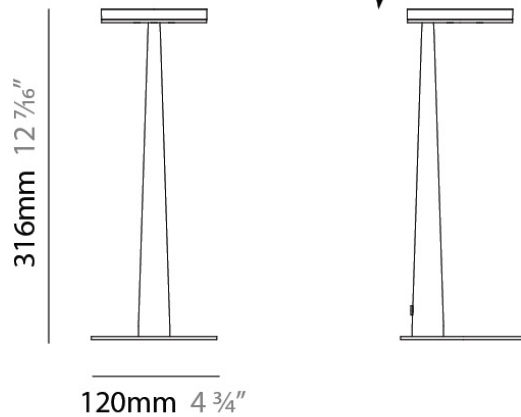

BELLA PORTABLE

D84376R9-BRZ

PROJECT _____

TYPE _____

NOTES _____

QUANTITY _____

DATE _____

GENERAL

Series: Bella
Brand: Panzeri
Division: Design
Mounting Type: Portable
Mounting Location: Table
Subcategory: Task

PHYSICAL

Shape: Abstract
Diameter (mm): 101
Diameter (in): 4
Height (mm): 316
Height (in): 12 7/16
Light Distribution: Adjustable / Direct
Weight (kg): 0.853
Weight (lbs): 1.88
Diffuser: Opal - Acrylic
Fixture Material: Aluminum Die Cast

ELECTRICAL

Lamp Type: LED
Input Wattage (W): 5
Dimming: 5-Step Touch Dimming
Driver Location: Inline Transformer Plug
Input Voltage (V): 120

LED

Number of LEDs: 1
Color Temperature (°K): 2700
Max. Delivered Lumen (lm): 388
Nominal Lumen (lm): 460
CRI: >90 CRI
Lamp Life (hrs): 70000

OPTICAL

Optic°: Diffused
Adjustability: Tilt 50°

RATINGS AND CERTIFICATIONS

Certified By: CSA Certified to UL and CSA Standards
IP rating: IP20

Ø101mm 4"